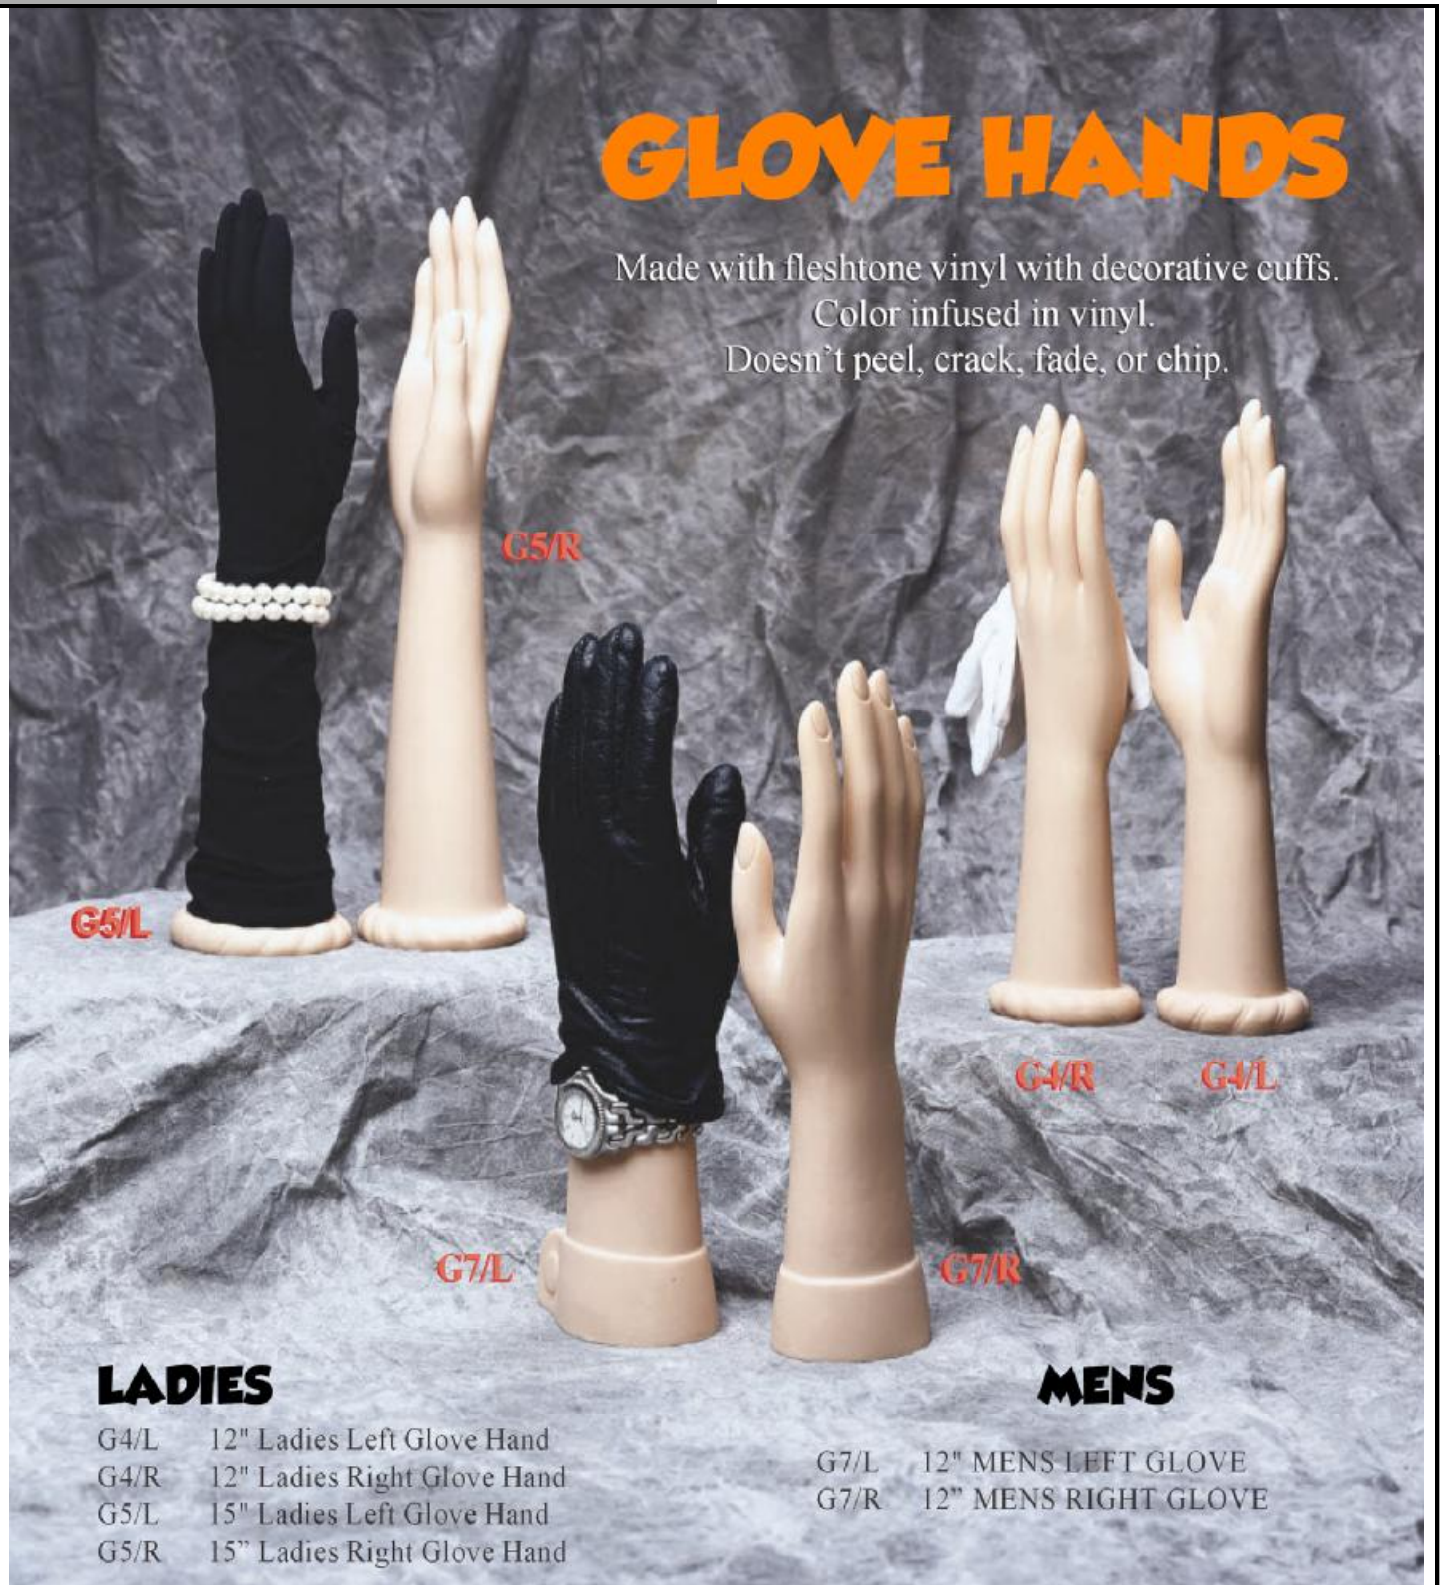

GLOVE HANDS

Made with fleshtone vinyl with decorative cuffs.
Color infused in vinyl.
Doesn't peel, crack, fade, or chip.

LADIES

- G4/L 12" Ladies Left Glove Hand
- G4/R 12" Ladies Right Glove Hand
- G5/L 15" Ladies Left Glove Hand
- G5/R 15" Ladies Right Glove Hand

MENS

- G7/L 12" MENS LEFT GLOVE
- G7/R 12" MENS RIGHT GLOVE